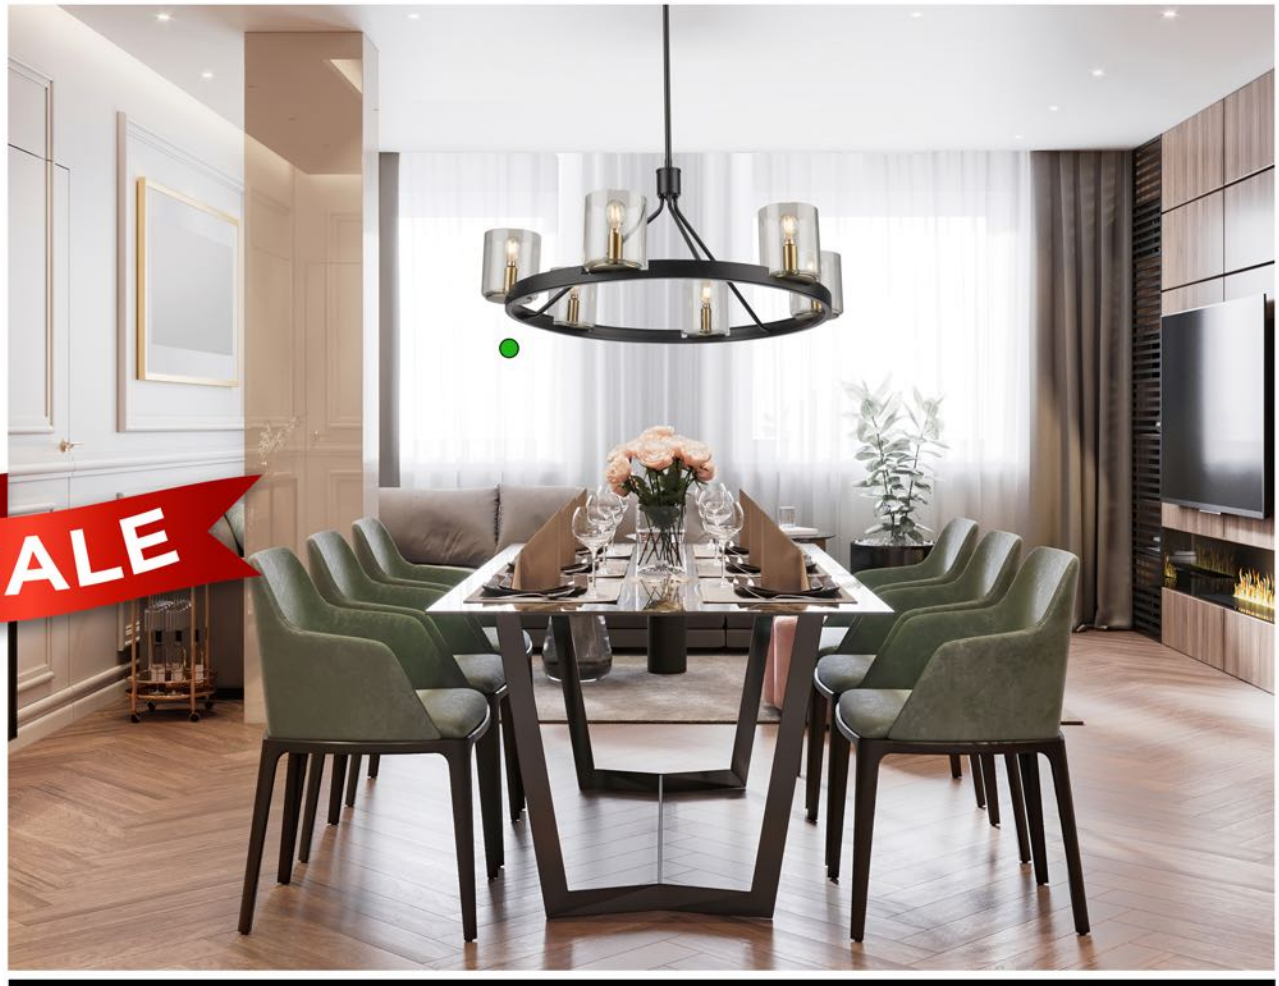

AC11746BB
30"D. x 25.5"BH.
\$349

AC11746NB
30"D. x 25.5"BH.
\$349

Salinas
Brushed Brass

AC11820BB
5"D. x 13"H. x 7"EXT.
\$59

AC11826BB
29"D. x 11"BH.
\$299

SALE

Designed by Kevin Kraemer

AC11825BB
45"L. x 5"W. x 4.25"BH. \$269